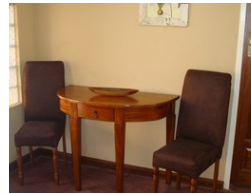

Cathy Miller
0977824737
cathy.miller@lilayi.com

Contact Property Partners Zambia

+260 977 824 737

403A Lilayi Road,
Lilayi,
Lusaka,
Zambia

Web Ref RL18

$850 pm

Lease Period Negotiable
Annual Escalation 5 %

Availability Immediately

Deposit $850

Fully Furnished 1 Bedroom Cottage To Let in Mariondale

Available on either a short or long term rental basis and set in a walled and gated complex with a communal garden and pool, we offer a tastefully and fully furnished 1 bedroom 1 bathroom (with shower only) Cottage in Mariondale Lusaka. Mariondale is situated East of the main Kafue road and is a 15 minute drive to Lilayi Lodge and Game Park, Lilayi Elephant Nursery, Lilayi Polo Club, Sandy's Creations, Baobab College, Eureka Camp Site, Lusaka South Country Club, Twangale Park, Total Filling Station, Spears Supermarket and Cosmopolitan and Makeni Malls. Additionally, the recently tarred back roads have given residents an attractive alternative route to crossing the city centre. For further details on this property please contact Cathy Miller on +260 977 824737.

Interior	
Bedrooms	1
Bathrooms	1
Kitchens	1
Recep. Rooms	1
Furnished	Yes

Exterior	
Carports / Parkings	2
Security	Yes
Pool	Yes
Views	No