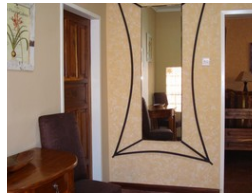

Cathy Miller
0977824737
cathy.miller@lilayi.com

Contact Property Partners Zambia

+260 977 824 737

403A Lilayi Road,
Lilayi,
Lusaka,
Zambia

Web Ref RL18

$850 pm

Lease Period Negotiable
Annual Escalation 5 %

Availability Immediately

Deposit $850

Fully Furnished 1 Bedroom Cottage To Let in Mariondale

Available on either a short or long term rental basis and set in a walled and gated complex with a communal garden and pool, we offer a tastefully and fully furnished 1 bedroom 1 bathroom (with shower only) Cottage in Mariondale Lusaka. Mariondale is situated East of the main Kafue road and is a 15 minute drive to Lilayi Lodge and Game Park, Lilayi Elephant Nursery, Lilayi Polo Club, Sandy's Creations, Baobab College, Eureka Camp Site, Lusaka South Country Club, Twangale Park, Total Filling Station, Spears Supermarket and Cosmopolitan and Makeni Malls. Additionally, the recently tarred back roads have given residents an attractive alternative route to crossing the city centre. For further details on this property please contact Cathy Miller on +260 977 824737.

Interior	
Bedrooms	1
Bathrooms	1
Kitchens	1
Recep. Rooms	1
Furnished	Yes

Exterior	
Carports / Parkings	2
Security	Yes
Pool	Yes
Views	No