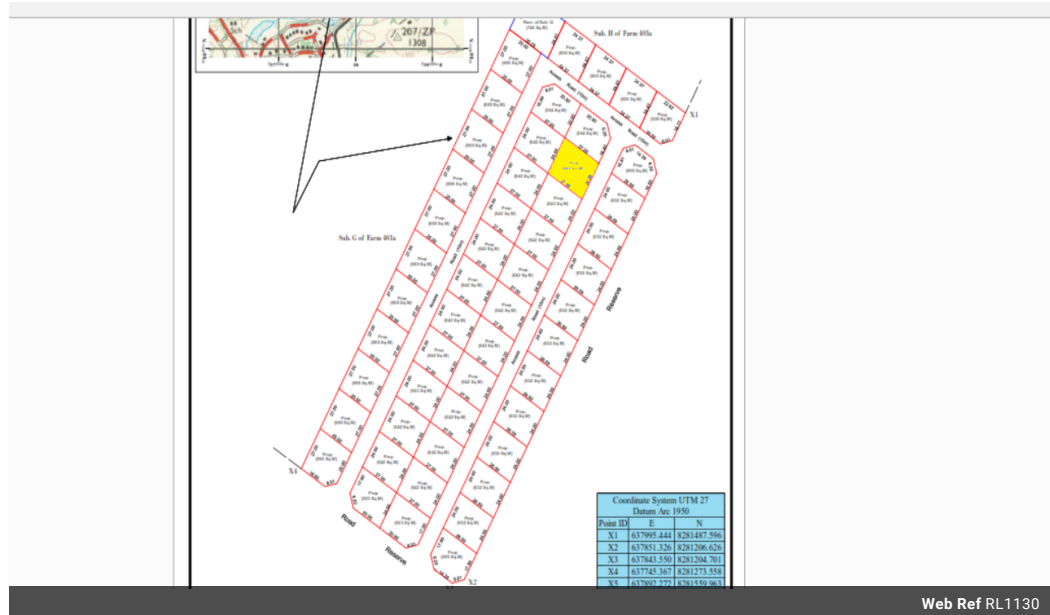

Cathy Miller
0977824737
cathy.miller@lilayi.com

Contact Property Partners
Zambia

+260 977 824 737

403A Lilayi Road,
Lilayi,
Lusaka,
Zambia

\$9,500

A residential plot For Sale in Miller View, Lilayi

This residential plot is 27m x 24m. Cash asking price is K190,000 or K200,000 on terms of 3 months.