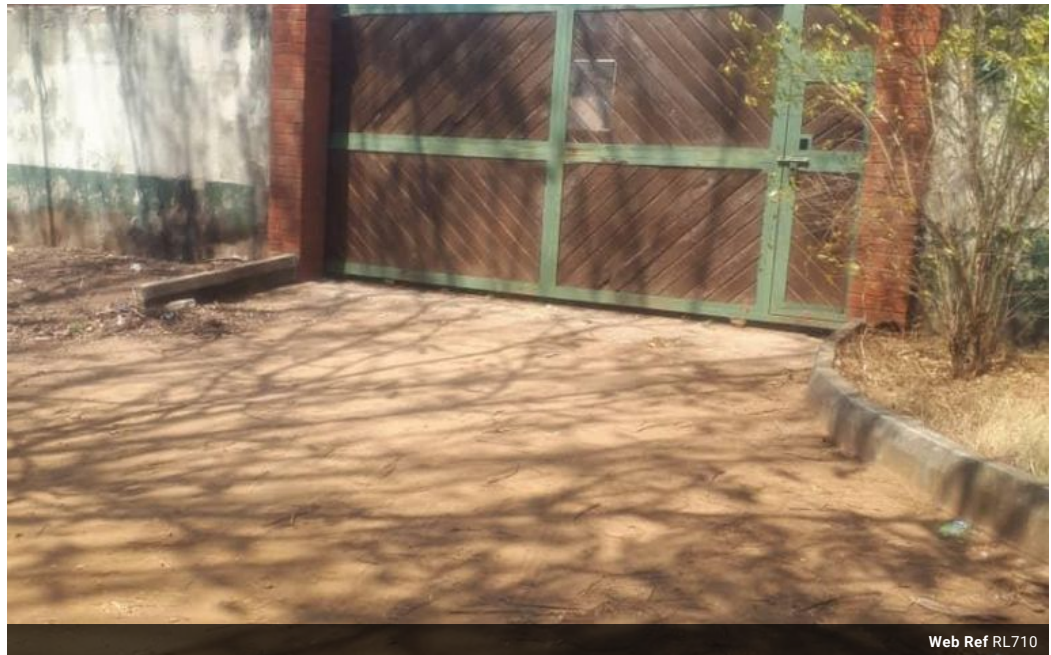

Cathy Miller
0977824737
cathy.miller@lilayi.com

Contact Property Partners
Zambia

+260 977 824 737

403A Lilayi Road,
Lilayi,
Lusaka,
Zambia

$198,000

4,000m² Vacant Land For Sale in Ibex Hill

1 acre Plot for sale very close to the American embassy $ 195,000 about 150 meters from the American embassy in a wall fence and gate on title