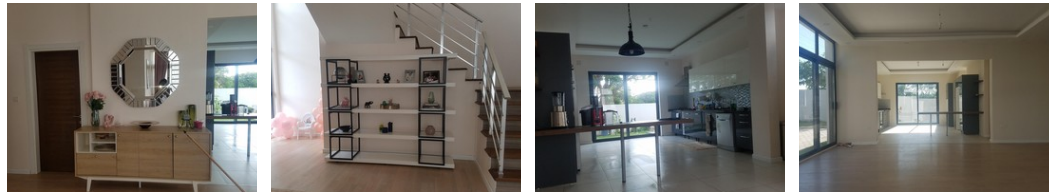

Web Ref RL468

$350,000

4   2

4 Bedroom House For Sale in Ibex Hill

This apartment has 4 bedrooms, a kitchen, lounge and 3 bathrooms with air conditioning units. Located in Lusaka, about 2.7 km from Crossroads Shopping Centre and 3.1 km from Leopards Hill Memorial Park, Park Ibex Hill.

Interior

Bedrooms	4
Bathrooms	2
Kitchens	1
Recep. Rooms	2
Furnished	No

Exterior

Carports / Parkings	2
Security	No
Dom. Accom.	1
Pool	No
Views	No