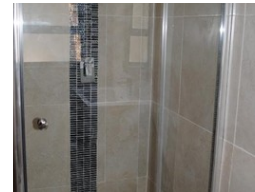

Cathy Miller
0977824737
cathy.miller@lilayi.com

Contact Property Partners Zambia

+260 977 824 737

403A Lilayi Road,
Lilayi,
Lusaka,
Zambia

Web Ref RL241

POA

3 2.5 2

3 Bedroomed House For Sale in a Gated Estate in Eureka Park.

This U shaped 3 Bedroomed house sits in a Gated Estate. It has 2.5 bathrooms. The verandah has a Braai Area / BBQ. The lounge area has a fire place. There is a dining room, kitchen and laundry. Baobab College, First Steps School, SES, Lilayi Family Clinic and Sandy's Creations are nearby. Within a short drive are Cosmopolitan, Makeni and Embassy Malls.

Pets Allowed	Yes		
Interior		Exterior	
Bedrooms	3	Garages	2
Bathrooms	2.5	Pool	Yes
Kitchens	1		
Recep. Rooms	2		
Furnished	No