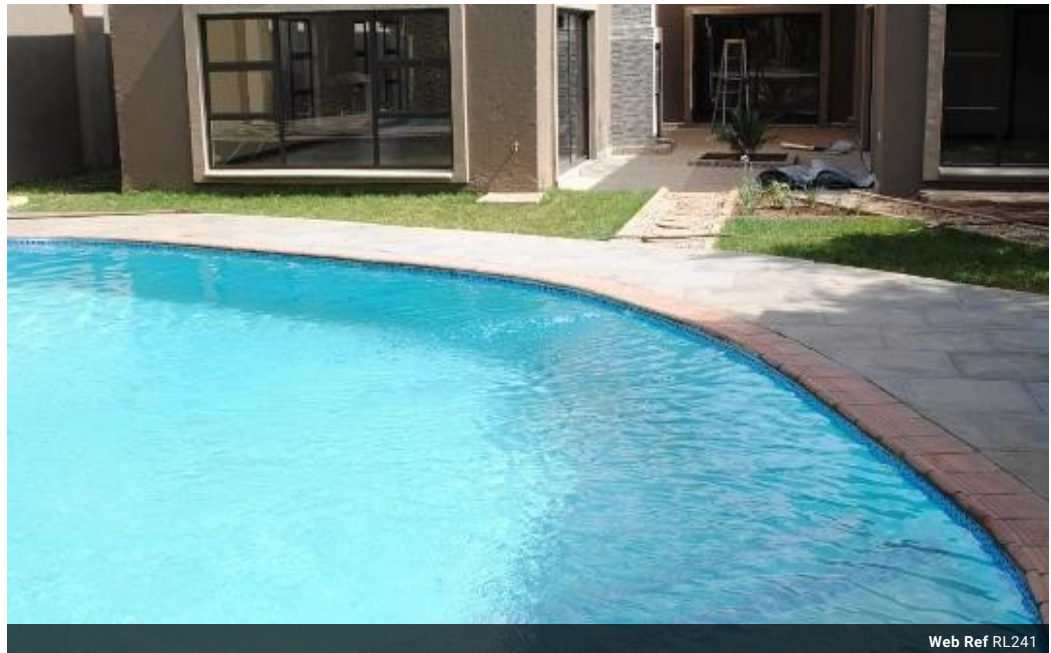

Cathy Miller
0977824737
cathy.miller@lilayi.com

Contact Property Partners Zambia

+260 977 824 737

403A Lilayi Road,
Lilayi,
Lusaka,
Zambia

POA

3 2.5 2

3 Bedroomed House For Sale in a Gated Estate in Eureka Park.

This U shaped 3 Bedroomed house sits in a Gated Estate. It has 2.5 bathrooms. The verandah has a Braai Area / BBQ. The lounge area has a fire place. There is a dining room, kitchen and laundry. Baobab College, First Steps School, SES, Lilayi Family Clinic and Sandy's Creations are nearby. Within a short drive are Cosmopolitan, Makeni and Embassy Malls.

Pets Allowed	Yes		
Interior		Exterior	
Bedrooms	3	Garages	2
Bathrooms	2.5	Pool	Yes
Kitchens	1		
Recep. Rooms	2		
Furnished	No